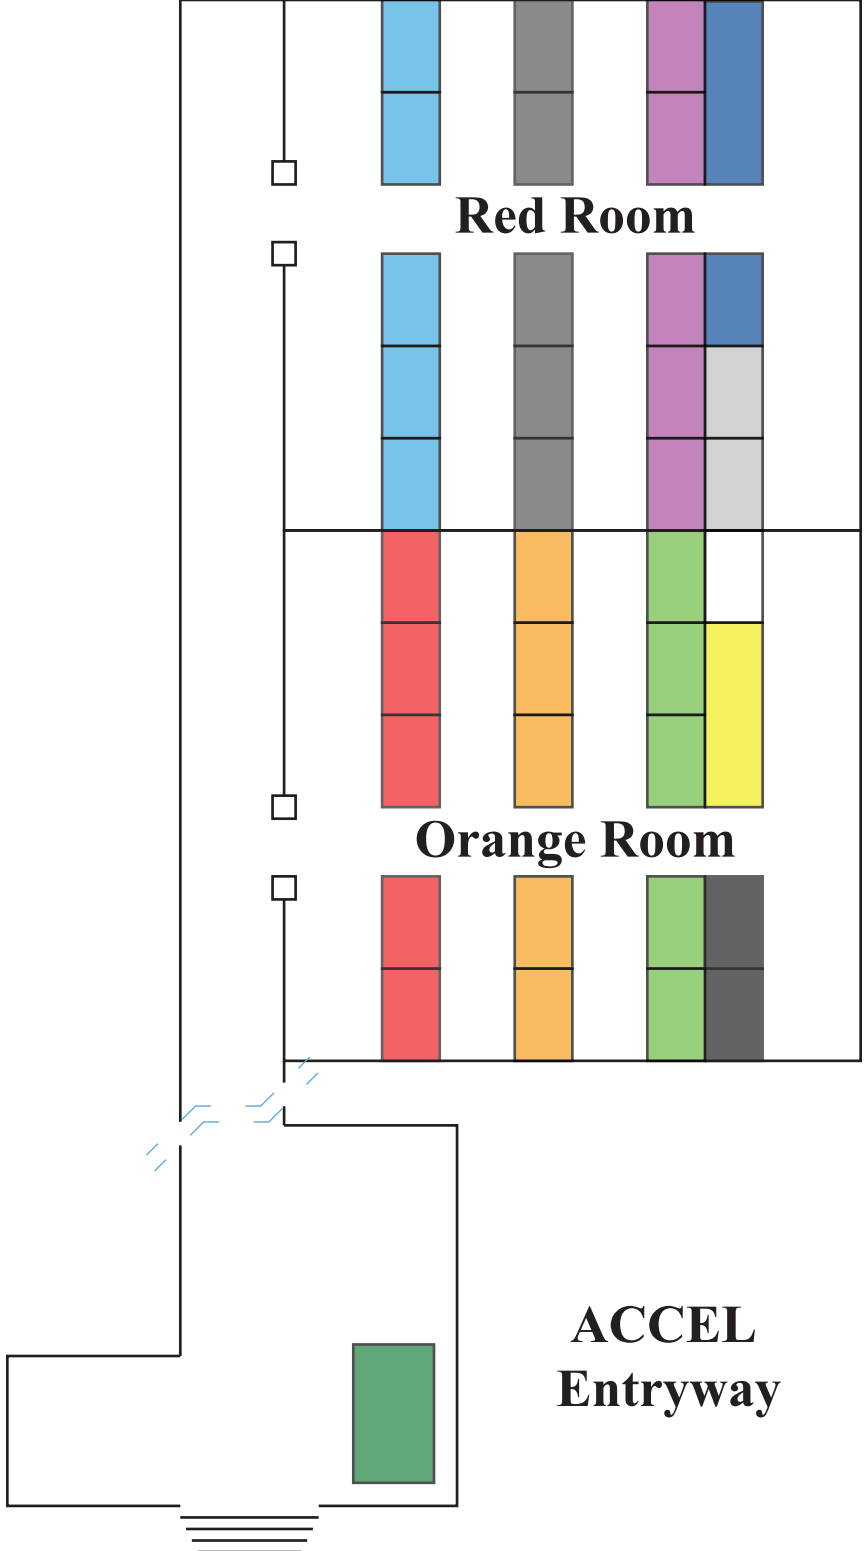

Second Floor

Red Room

Orange Room

**ACCEL
Entryway**

	G.M.P
	Teddington
	Shoal Storm
	Sync
	Final Flare*
	Dragon's Breadth
	Brought to Light
	Division 12
	Sandglass
	Learning to Program*
	Shade

*Not Eligible for Voting